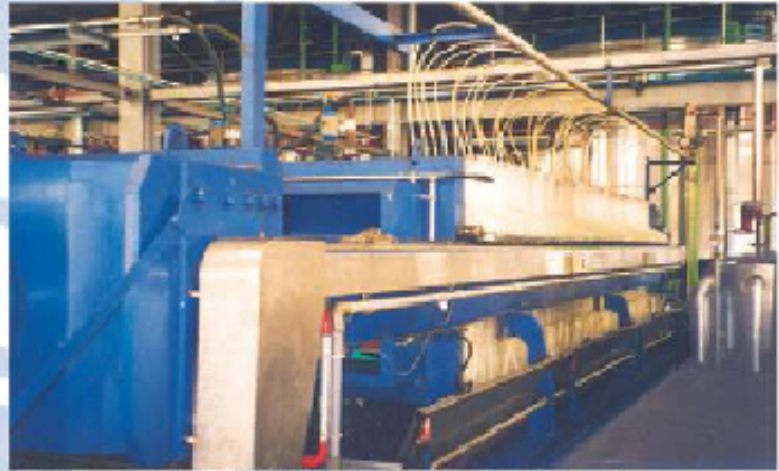

WELL EQUIPMENT SOLUTIONS

PROVIDING PROCESS SOLUTIONS

**FILTER PRESS, DRYER
AND RELATED EQUIPMENTS**

Committed to

With you for all of you

EQUIP WELLS

MEMBRANE FILTER PRESS WITH AUTO VALVES FOR FEED / DISCHARGE MANIFOLD

FILTER PRESS WITH AUTOMATIC PLATE SHIFTER & BOMB DOOR DRIP TRAY

MULTIPLE PLATE SHIFTING MECHANISM

PLATE SHIFTER

MIMIC CONTROL PANEL

FILTER PRESS INSTALLED WITH DRYER SYSTEM

BELT PRESS FILTER

CONTINUOUS RAM SCREW PRESS