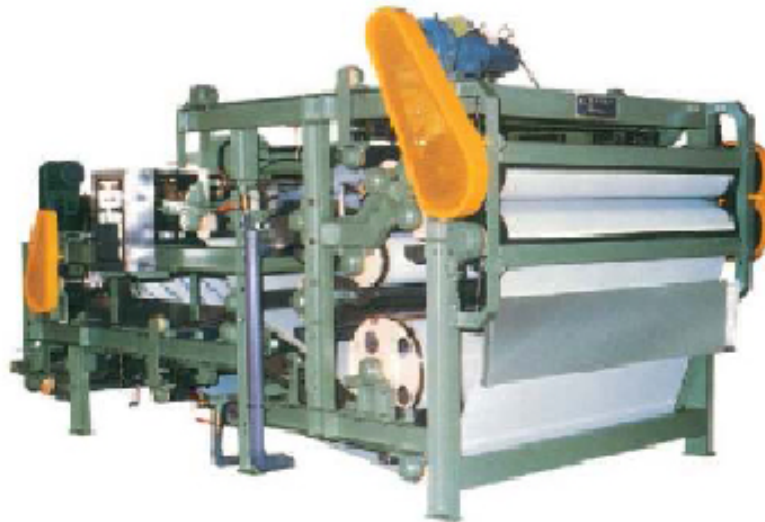

WELL EQUIPMENT SOLUTIONS

PROVIDING PROCESS SOLUTIONS

**FILTER PRESS, DRYER
AND RELATED EQUIPMENTS**

Committed to

With you for all of you

EQUIP WELLS

MEMBRANE FILTER PRESS WITH AUTO VALVES FOR FEED / DISCHARGE MANIFOLD

FILTER PRESS WITH AUTOMATIC PLATE SHIFTER & BOMB DOOR DRIP TRAY

MULTIPLE PLATE SHIFTING MECHANISM

PLATE SHIFTER

MIMIC CONTROL PANEL

FILTER PRESS INSTALLED WITH DRYER SYSTEM

BELT PRESS FILTER

CONTINUOUS RAM SCREW PRESS