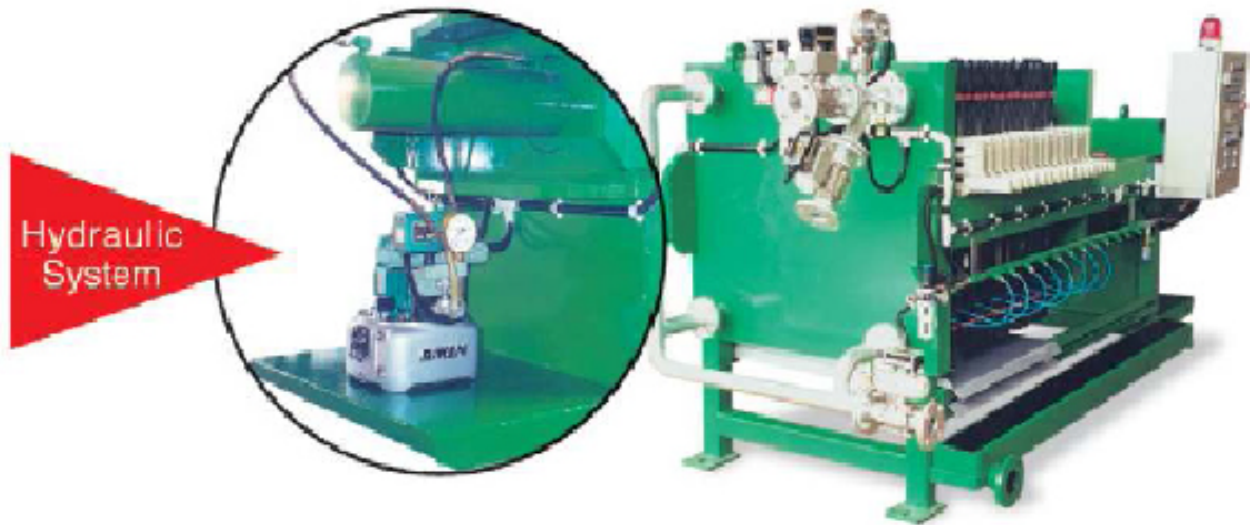

WELL EQUIPMENT SOLUTIONS

PROVIDING PROCESS SOLUTIONS

**FILTER PRESS, DRYER
AND RELATED EQUIPMENTS**

Committed to

With you for all of you

EQUIP WELLS

MEMBRANE FILTER PRESS WITH AUTO VALVES FOR FEED / DISCHARGE MANIFOLD

FILTER PRESS WITH AUTOMATIC PLATE SHIFTER & BOMB DOOR DRIP TRAY

MULTIPLE PLATE SHIFTING MECHANISM

PLATE SHIFTER

MIMIC CONTROL PANEL

FILTER PRESS INSTALLED WITH DRYER SYSTEM

BELT PRESS FILTER

CONTINUOUS RAM SCREW PRESS